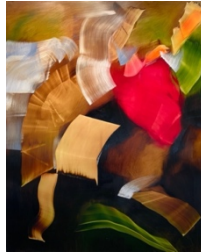

Multiple Choice

Elise Ansel, Luke Cooper, Suzannah Wainhouse
September 2 - September 25, 2022

Elise Ansel
Sardanapalus III, 2022
Oil on linen
48" x 60"
\$28,000

Suzannah Wainhouse
Star Gazer, 2022
Acrylic and oil stick on linen
69" x 59"
\$18,000

Elise Ansel
Celestial Slide III, 2022
Oil on linen
30" x 24"
\$12,000

Elise Ansel
Obsidian Butterfly II, 2022
Oil on linen
60" x 54"
\$30,000

Suzannah Wainhouse
Circadia, 2022
Acrylic and spray paint on paper
48" x 38", 54" x 43" framed
\$12,000

Suzannah Wainhouse
The Clock, 2022
Acrylic and oil on linen
38" x 40", 40.5" x 41.5" framed
\$16,000

Elise Ansel
Judith IX, 2022
Oil on linen
50" x 40"
\$24,000

Suzannah Wainhouse
Herdsman, 2022
Acrylic and spray paint on paper
48" x 38", 54" x 43" framed
\$12,000