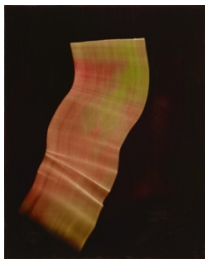

Elise Ansel
Celestial Slide III, 2022
Oil on linen
30" x 24"
\$12,000

Elise Ansel
Obsidian Butterfly II, 2022
Oil on linen
60" x 54"
\$30,000

Suzannah Wainhouse
Circadia, 2022
Acrylic and spray paint on paper
48" x 38", 54" x 43" framed
\$12,000

Suzannah Wainhouse
The Clock, 2022
Acrylic and oil on linen
38" x 40", 40.5" x 41.5" framed
\$16,000

Elise Ansel
Judith IX, 2022
Oil on linen
50" x 40"
\$24,000

Suzannah Wainhouse
Herdsman, 2022
Acrylic and spray paint on paper
48" x 38", 54" x 43" framed
\$12,000

Elise Ansel
Lucretia's Dance II, 2022
Oil on linen
60" x 38"
\$28,000

Elise Ansel
Lucretia's Dance III, 2022
Oil on linen
30" x 24"
\$12,000

Suzannah Wainhouse
The Mute Swan, 2022
Acrylic and oil stick on linen
48" x 30"
\$14,000