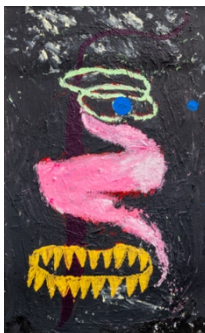

Suzannah Wainhouse
The Mute Swan, 2022
Acrylic and oil stick on linen
48" x 30"
$14,000