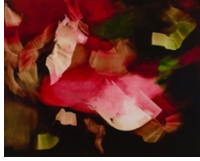

Multiple Choice

Elise Ansel, Luke Cooper, Suzannah Wainhouse
September 2 - September 25, 2022

Elise Ansel
Sardanapalus III, 2022
Oil on linen
48" x 60"
\$28,000

Suzannah Wainhouse
Star Gazer, 2022
Acrylic and oil stick on linen
69" x 59"
\$18,000

Elise Ansel
Celestial Slide III, 2022
Oil on linen
30" x 24"
\$12,000

Elise Ansel
Obsidian Butterfly II, 2022
Oil on linen
60" x 54"
\$30,000

Suzannah Wainhouse
Circadia, 2022
Acrylic and spray paint on paper
48" x 38", 54" x 43" framed
\$12,000

Suzannah Wainhouse
The Clock, 2022
Acrylic and oil on linen
38" x 40", 40.5" x 41.5" framed
\$16,000

Elise Ansel
Judith IX, 2022
Oil on linen
50" x 40"
\$24,000

Suzannah Wainhouse
Herdsman, 2022
Acrylic and spray paint on paper
48" x 38", 54" x 43" framed
\$12,000