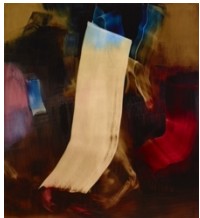

Multiple Choice

Elise Ansel, Luke Cooper, Suzannah Wainhouse
September 2 - September 25, 2022

Elise Ansel
Sardanapalus III, 2022
Oil on linen
48" x 60"
\$28,000

Suzannah Wainhouse
Star Gazer, 2022
Acrylic and oil stick on linen
69" x 59"
\$18,000

Elise Ansel
Celestial Slide III, 2022
Oil on linen
30" x 24"
\$12,000

Elise Ansel
Obsidian Butterfly II, 2022
Oil on linen
60" x 54"
\$30,000

Suzannah Wainhouse
Circadia, 2022
Acrylic and spray paint on paper
48" x 38", 54" x 43" framed
\$12,000

Suzannah Wainhouse
The Clock, 2022
Acrylic and oil on linen
38" x 40", 40.5" x 41.5" framed
\$16,000

Elise Ansel
Judith IX, 2022
Oil on linen
50" x 40"
\$24,000

Suzannah Wainhouse
Herdsman, 2022
Acrylic and spray paint on paper
48" x 38", 54" x 43" framed
\$12,000